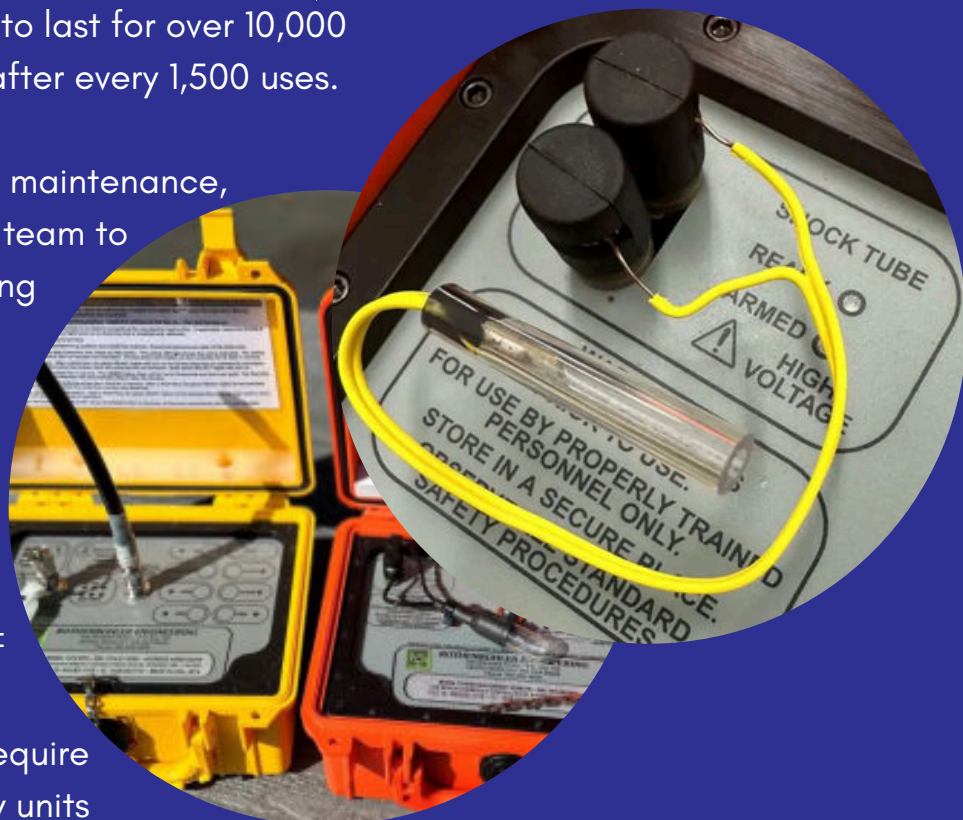

AND SO MUCH MORE!

! URGENT UPDATE

ROTHENBUHLER SHOCK TUBE INITIATOR

**DUKE PRO
SWITCH TIPS ARE
TEMPORARILY
UNAVAILABLE**

If you are currently using Rothenbuhler Remote Firing Devices for your mining operations, you may be affected by recent supply shortages caused by the war in Ukraine. Duke Pro switch tips are designed to last for over 10,000 shots, with recalibration required after every 1,500 uses.

If you have switch tips that require maintenance, you can book a check-up with our team to ensure your equipment is functioning effectively and efficiently.

If you don't have any shock tubes suitable for repair, Rothenbuhler have released new 1673 and 1674 high-energy units, which utilise Single shot bridge wires instead of the unavailable Duke tips, please contact your nearest GCS if you require a quote for these new high-energy units